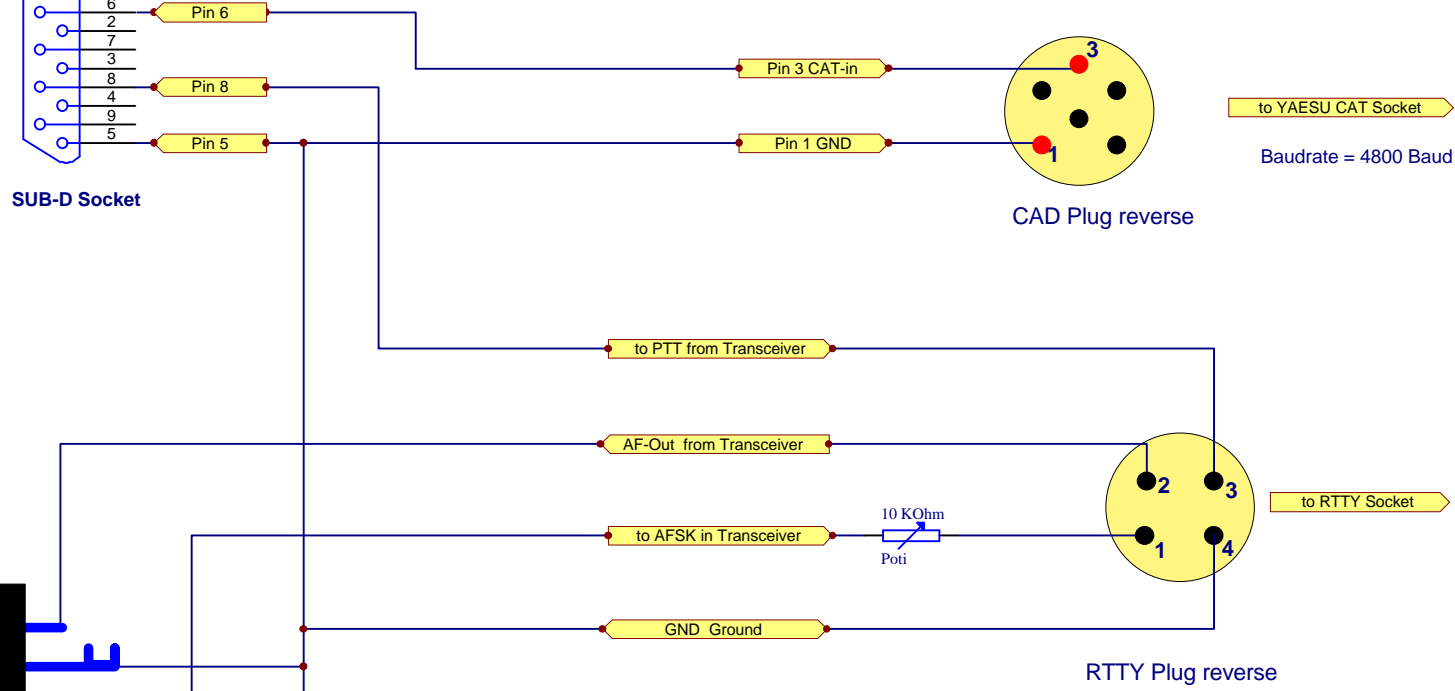

to YAESU CAT Socket

Baudrate = 4800 Baud

LINE-IN (Computer)

Speaker or LINE-Out (Computer)

For the YAESU FT990 Transceiver

 CABLE- AND JUNCTIONS Service WORKFILE: CABHM07a		
Switchmodul:	receiver type: for YAESU standard TX control	date:
RC-HAM	YAESU FT990 Remote Cable	20.11.98
Intern Info: for RadioCom 3.5 Transceiver control		